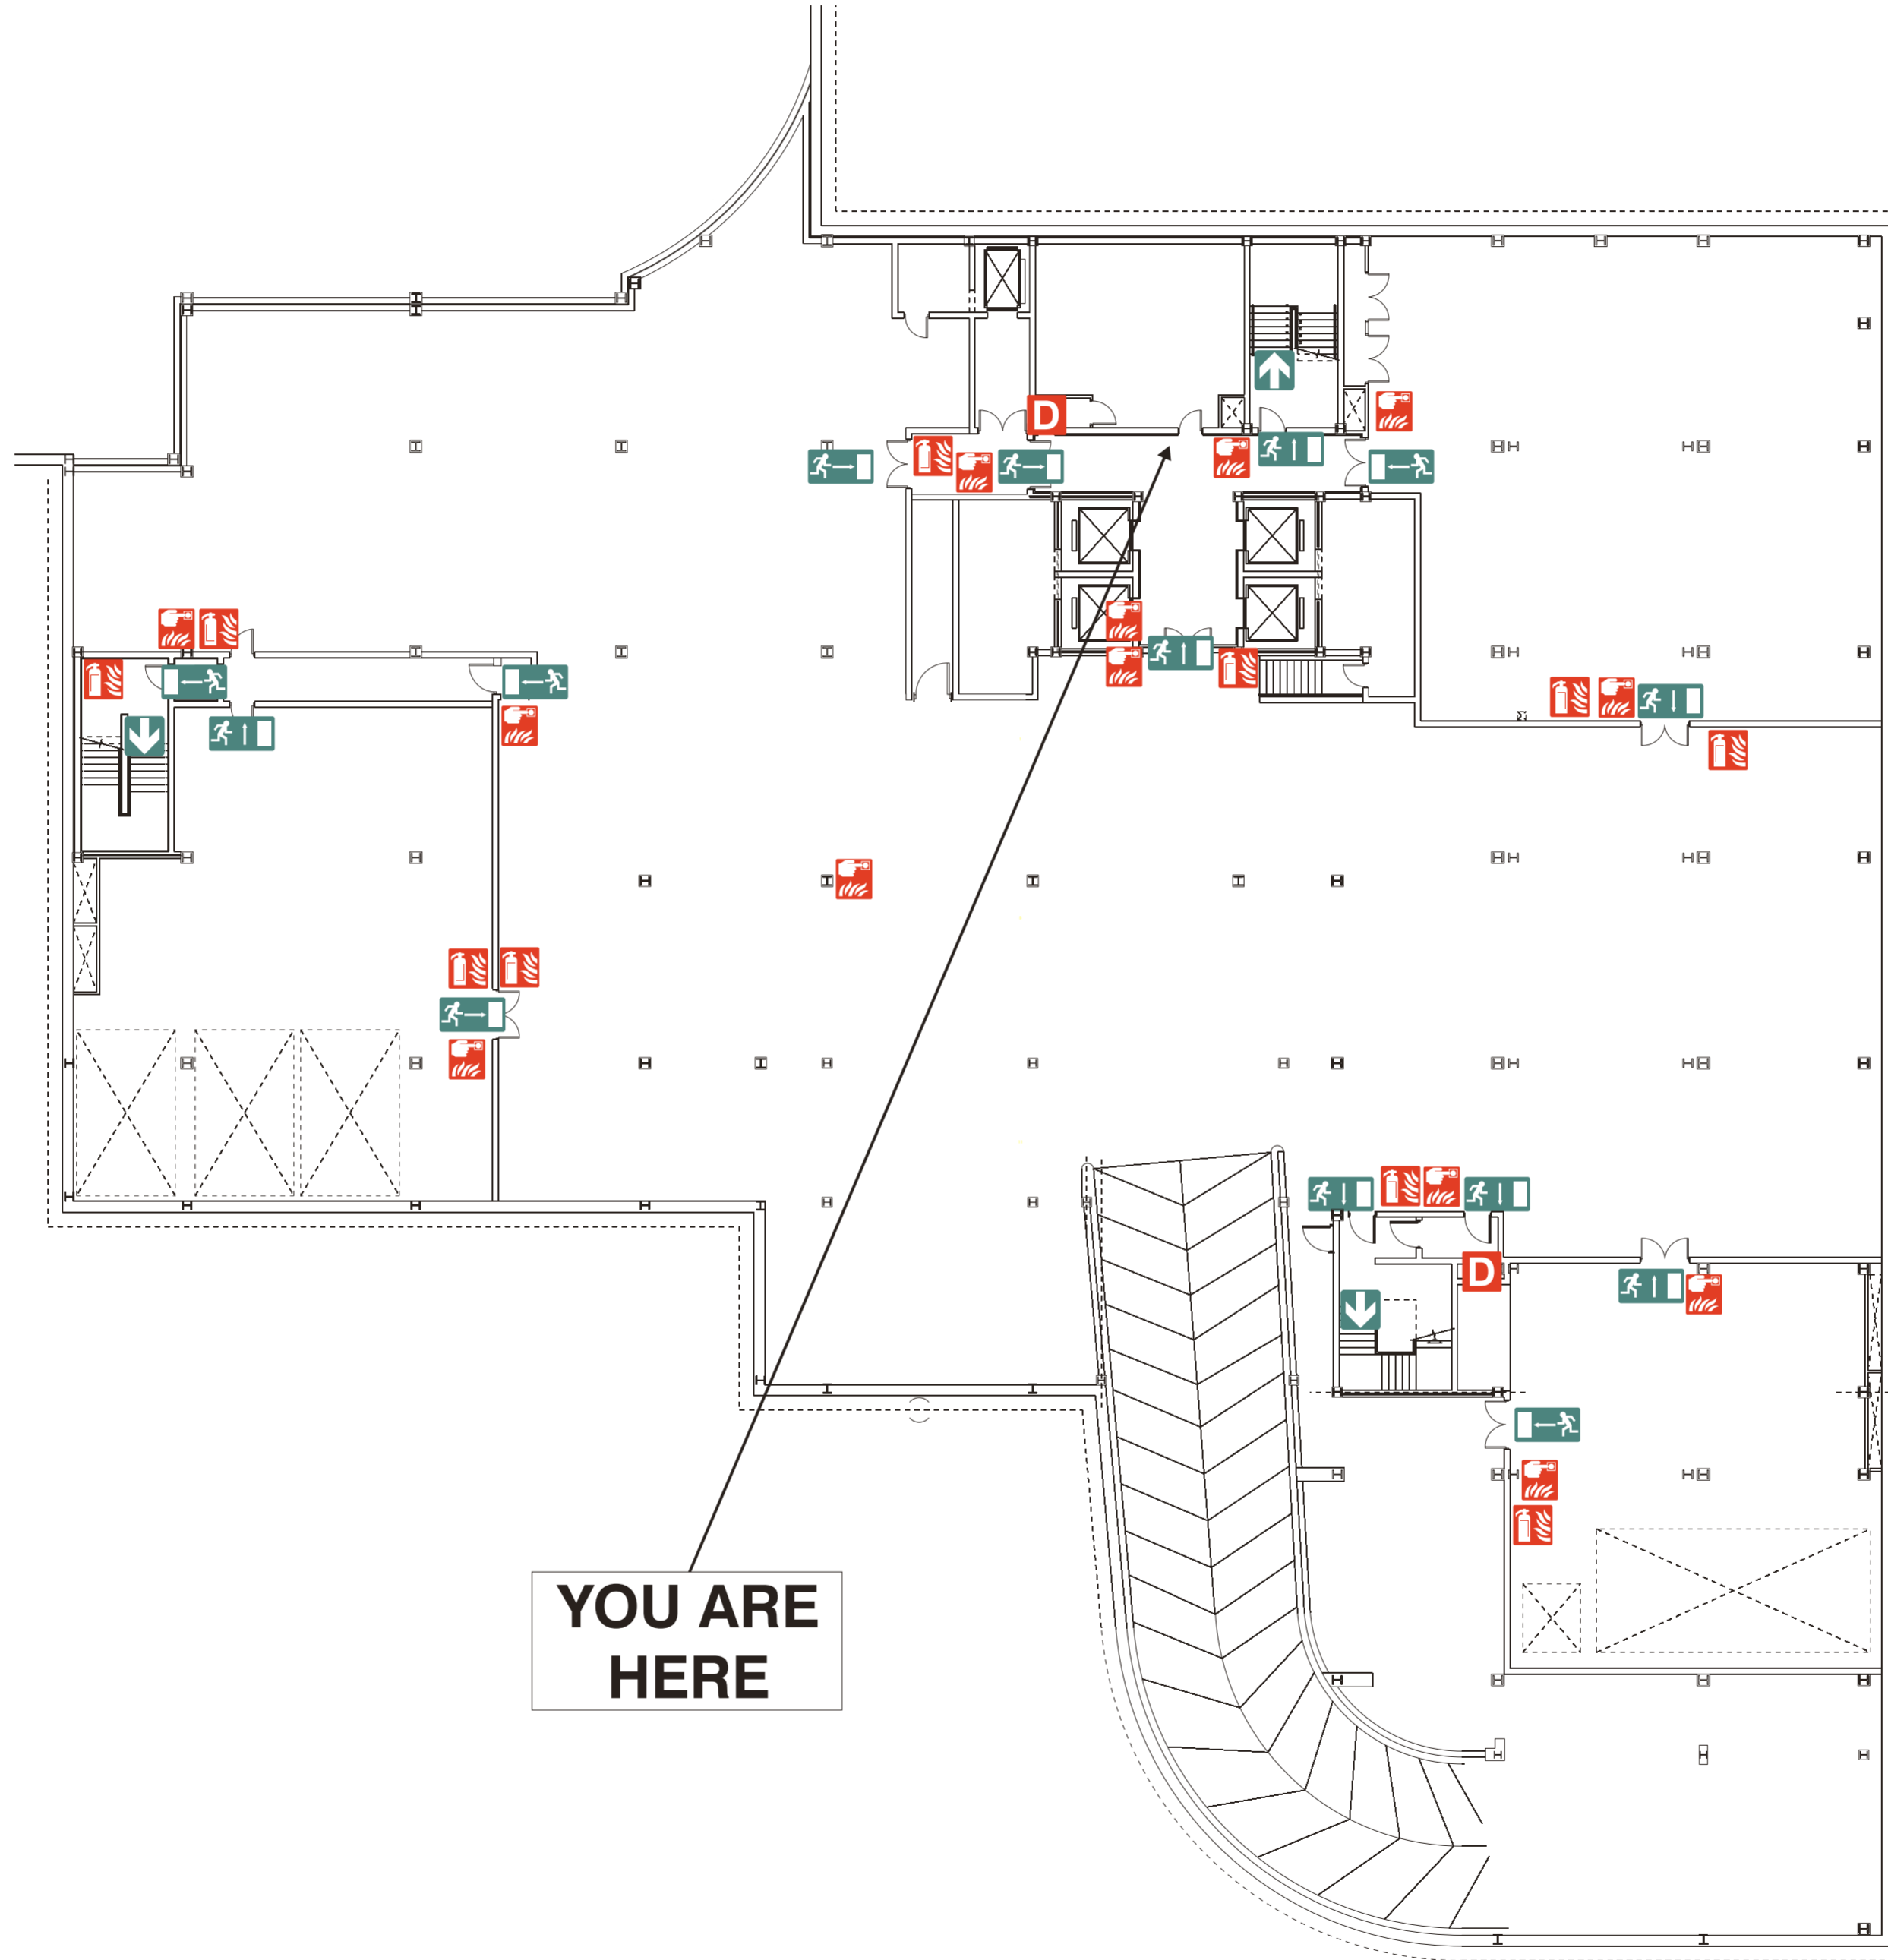

# CONNAUGHT HOUSE LEVEL -2

DISKIN FIRE

YOU ARE  
HERE

## LEGEND

-  FIRE EXIT
-  ESCAPE ROUTE
-  DRY RISER
-  FIRE ALARM CALL POINT
-  FIRE EXTINGUISHER(S)